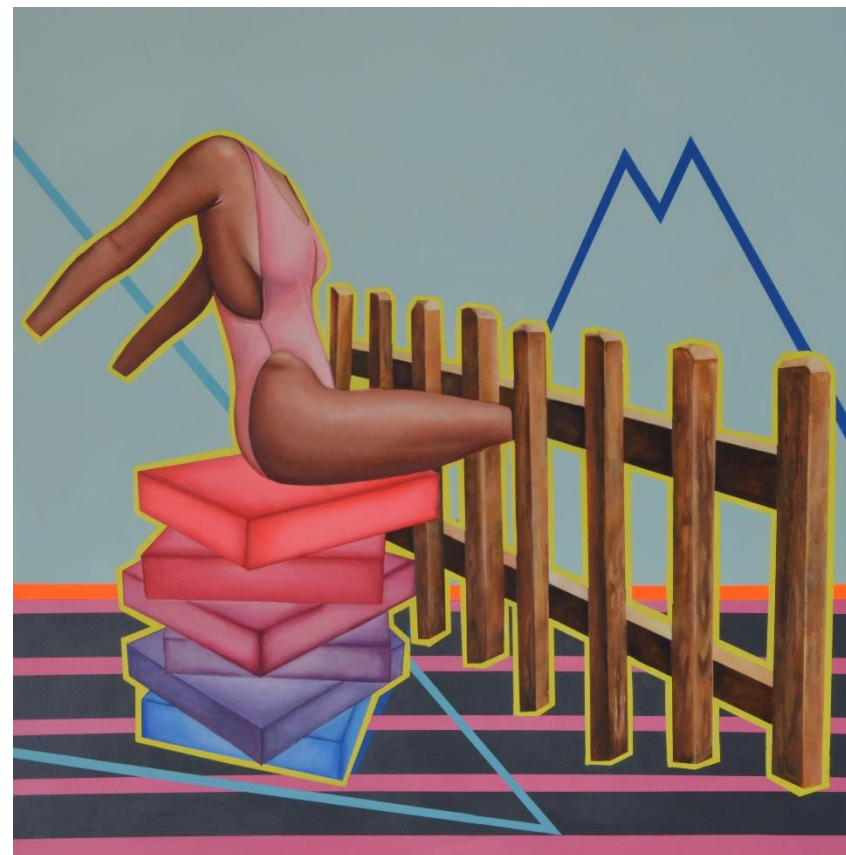

# Node

A solo exhibition

by

Sulette van der Merwe

2021

**WORLDART**

Time is a creature  
Acrylic paint on board  
162cm x 205cm | 63.77 x 80.70  
R 45 000

Data Puzzle  
Acrylic paint on board  
93cm x 93cm | 36.61 x 36.61 inches  
R 18 000  
2021 (Framed)

Four on the floor  
Acrylic paint on board  
93cm x 93cm | 36.61 x 36.61 inches  
R 18 000  
2021 (Framed)

Pretending  
Acrylic paint on board  
68cm x 94cm | 26.77 x 37.00 Inches  
R 15 000  
2021 (Framed)

Non-conceptual intersections  
Acrylic paint on board  
68cm x 94cm | 26.77 x 37.00 Inches  
R 15 000  
2021 (Framed)

The immediacy of dizziness  
Acrylic paint on board  
93cm x 93cm | 36.61 x 36.61 inches  
R 18 000  
2021 (Framed)