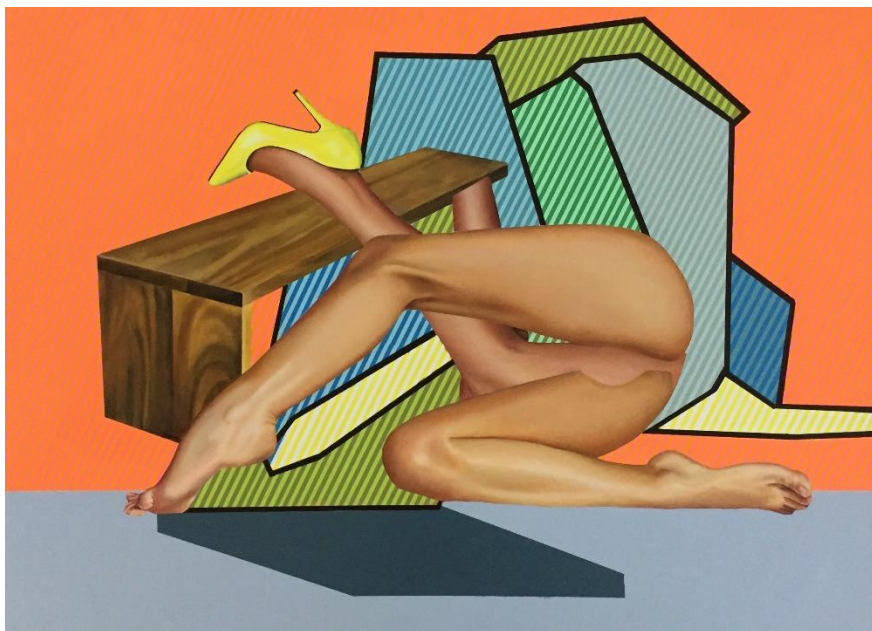

# Node

A solo exhibition

by

Sulette van der Merwe

2021

**WORLDART**

Time is a creature  
Acrylic paint on board  
162cm x 205cm | 63.77 x 80.70  
R 45 000

Data Puzzle  
Acrylic paint on board  
93cm x 93cm | 36.61 x 36.61 inches  
R 18 000  
2021 (Framed)

Four on the floor  
Acrylic paint on board  
93cm x 93cm | 36.61 x 36.61 inches  
R 18 000  
2021 (Framed)

Pretending  
Acrylic paint on board  
68cm x 94cm | 26.77 x 37.00 Inches  
R 15 000  
2021 (Framed)