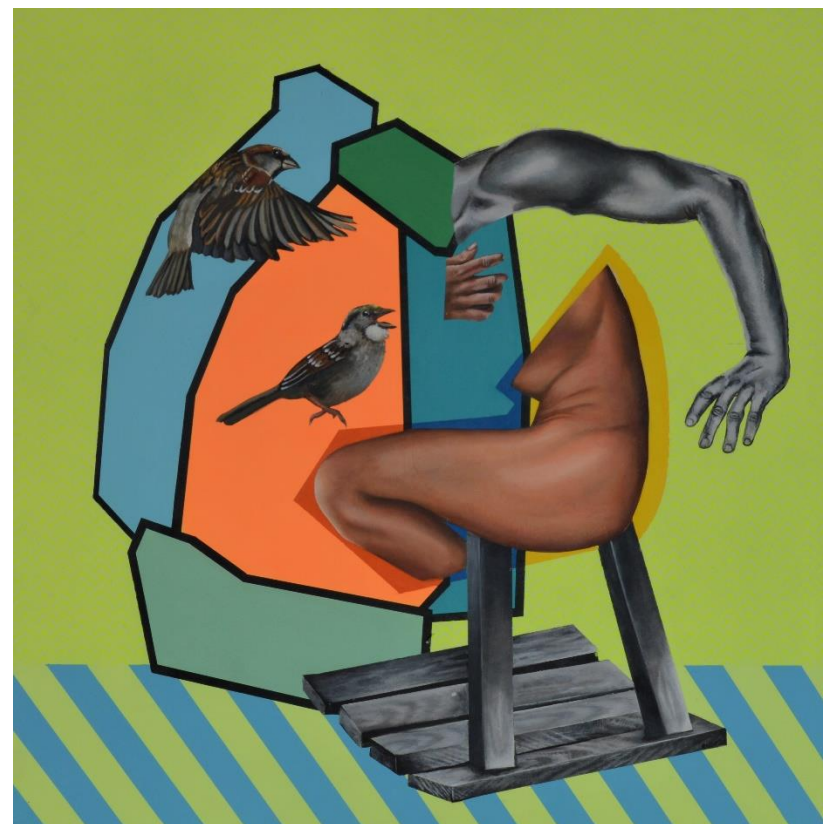

# Node

A solo exhibition

by

Sulette van der Merwe

2021

**WORLDART**

Time is a creature  
Acrylic paint on board  
162cm x 205cm | 63.77 x 80.70  
R 45 000

Data Puzzle  
Acrylic paint on board  
93cm x 93cm | 36.61 x 36.61 inches  
R 18 000  
2021 (Framed)

Four on the floor  
Acrylic paint on board  
93cm x 93cm | 36.61 x 36.61 inches  
R 18 000  
2021 (Framed)

Pretending  
Acrylic paint on board  
68cm x 94cm | 26.77 x 37.00 Inches  
R 15 000  
2021 (Framed)

Non-conceptual intersections  
Acrylic paint on board  
68cm x 94cm | 26.77 x 37.00 Inches  
R 15 000  
2021 (Framed)

The immediacy of dizziness  
Acrylic paint on board  
93cm x 93cm | 36.61 x 36.61 inches  
R 18 000  
2021 (Framed)

the Gasp  
Acrylic paint on board  
68cm x 68cm | 26.77 x 26.77 inches  
R 14 000  
2021 (Framed)

Reality as a concretion  
Acrylic paint on board  
59cm x 49cm | 23.22 x 19.29 inches  
R 12 000  
2021 (Framed)